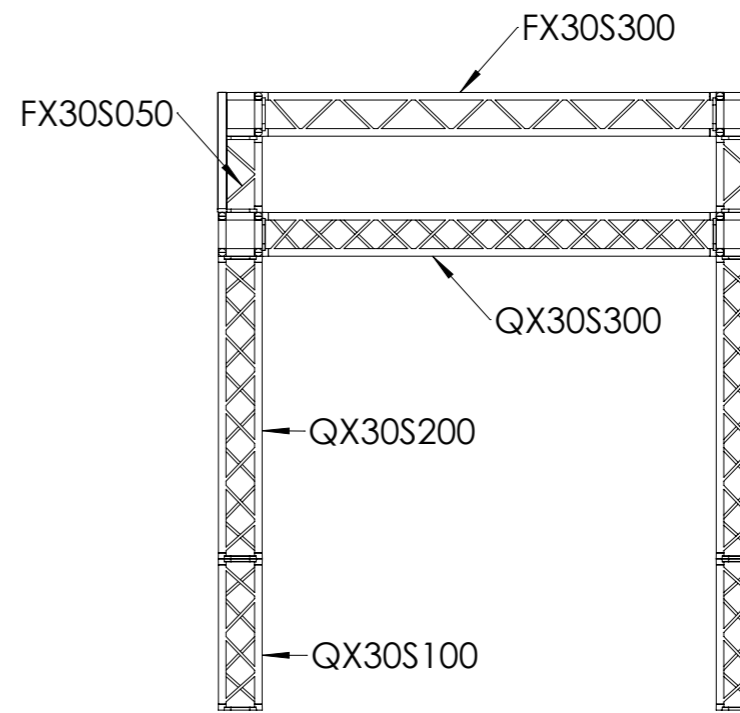

FRONT VIEW

SIDE VIEW

TOP VIEW

ISO VIEW
NOT TO SCALE

TITLE:
5.6m x 3.6m Litec Gable Stage

	NAME	DATE
DRAWN	M Chatziapostolou	14 Oct 2015

ALL DIMENSIONS ARE IN MILLIMETERS

SCALE:1:50 WHEN PRINTED AT 100% ON A3 SHEET 1 OF 1