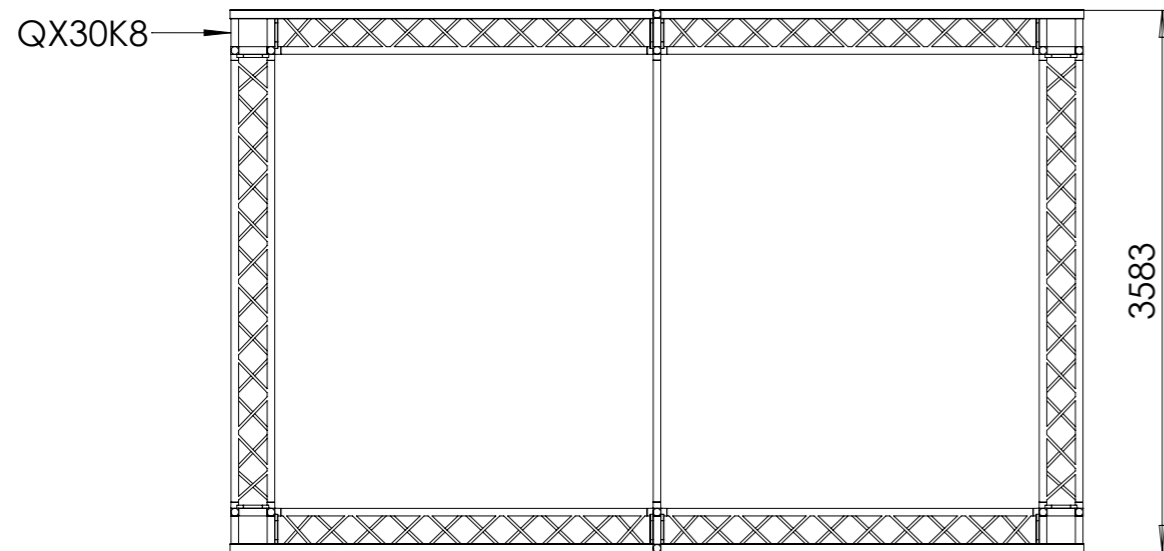

FRONT VIEW

SIDE VIEW

TOP VIEW

ISO VIEW
NOT TO SCALE

TITLE:
5.6m x 3.6m Litec Gable Stage

	NAME	DATE
DRAWN	M Chatziapostolou	14 Oct 2015

ALL DIMENSIONS ARE IN MILLIMETERS

SCALE:1:50 WHEN PRINTED AT 100% ON A3 SHEET 1 OF 1