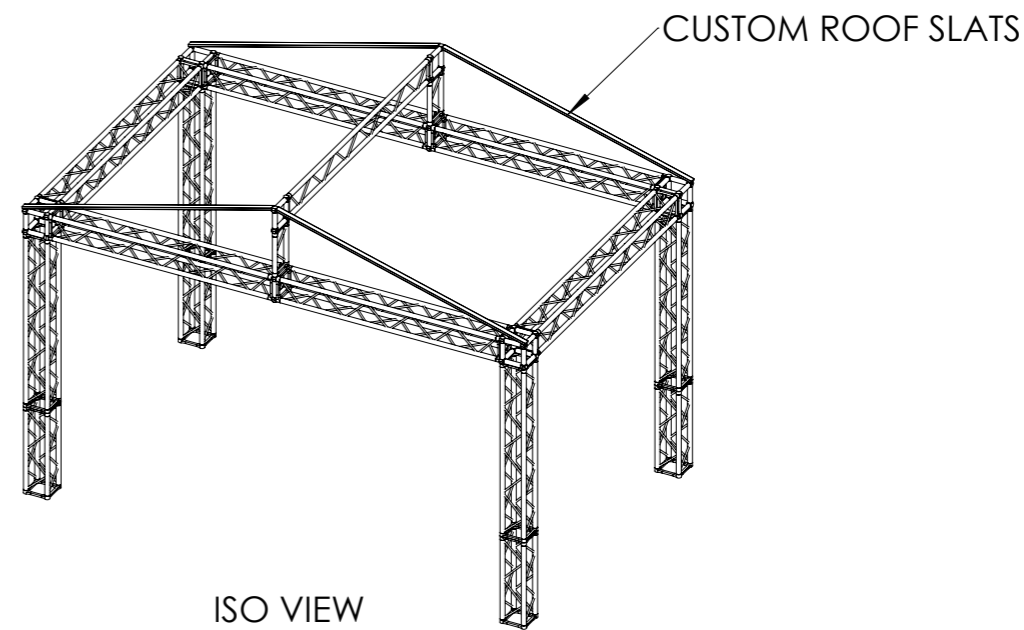

FRONT VIEW

SIDE VIEW

TOP VIEW

ISO VIEW
NOT TO SCALE

TITLE:
5.6m x 3.6m Litec Gable Stage

	NAME	DATE
DRAWN	M Chatziapostolou	14 Oct 2015

ALL DIMENSIONS ARE IN MILLIMETERS

SCALE:1:50 WHEN PRINTED AT 100% ON A3 SHEET 1 OF 1